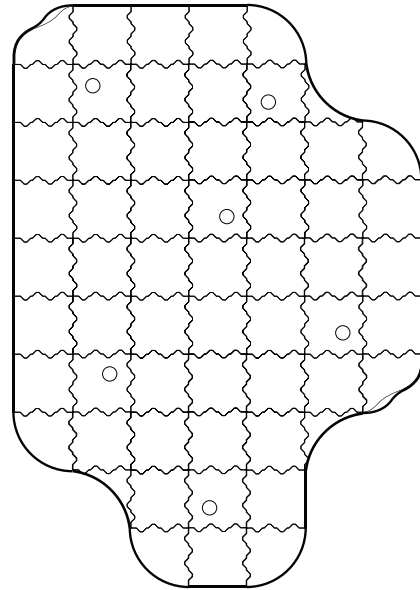

# Parts List

The Total Putting Green System

**Pre-Packaged Greens  
Designer Links Collection**

**Pre-Packaged Greens  
Professional Links Collection**

**Pre-Packaged Greens  
Standard Links Collection**

**Mini Links Mini Golf Holes  
and Accessories**

**Panel Center With Cup**  
P2-ICCNI

**Panel Center**  
P2-ICNI

**Single Curve Panel**  
P2-ORSCENI

**Inside Radius Panel**  
P2-IRSCENI

**Straight Edge Panel**  
P2-SENI

**Double Curve Panel**  
P2-ORDCENI

**4oz Weed Control Cloth 3' x 300'**  
Roll and 12' x300' Roll  
SB4-3X300/SB4-12X300

**Panel Spacers - Qty. 100**  
T2-PSP-100

**Outdoor Zinc Panel**  
Screws and Washers  
A2-OZBPSW-10

**Foam Contours**

**Foam Ribbed Contour**  
Various Diameters and Heights

**Foam Round Contour**  
Various Diameters and Heights

**Mini Links Props**

**Mini Links**  
Tee Marker

**Custom Tapered Foam Panel To Floor Transition 12"W & 18"W**  
TPFC-12-1/TPFC-18-1